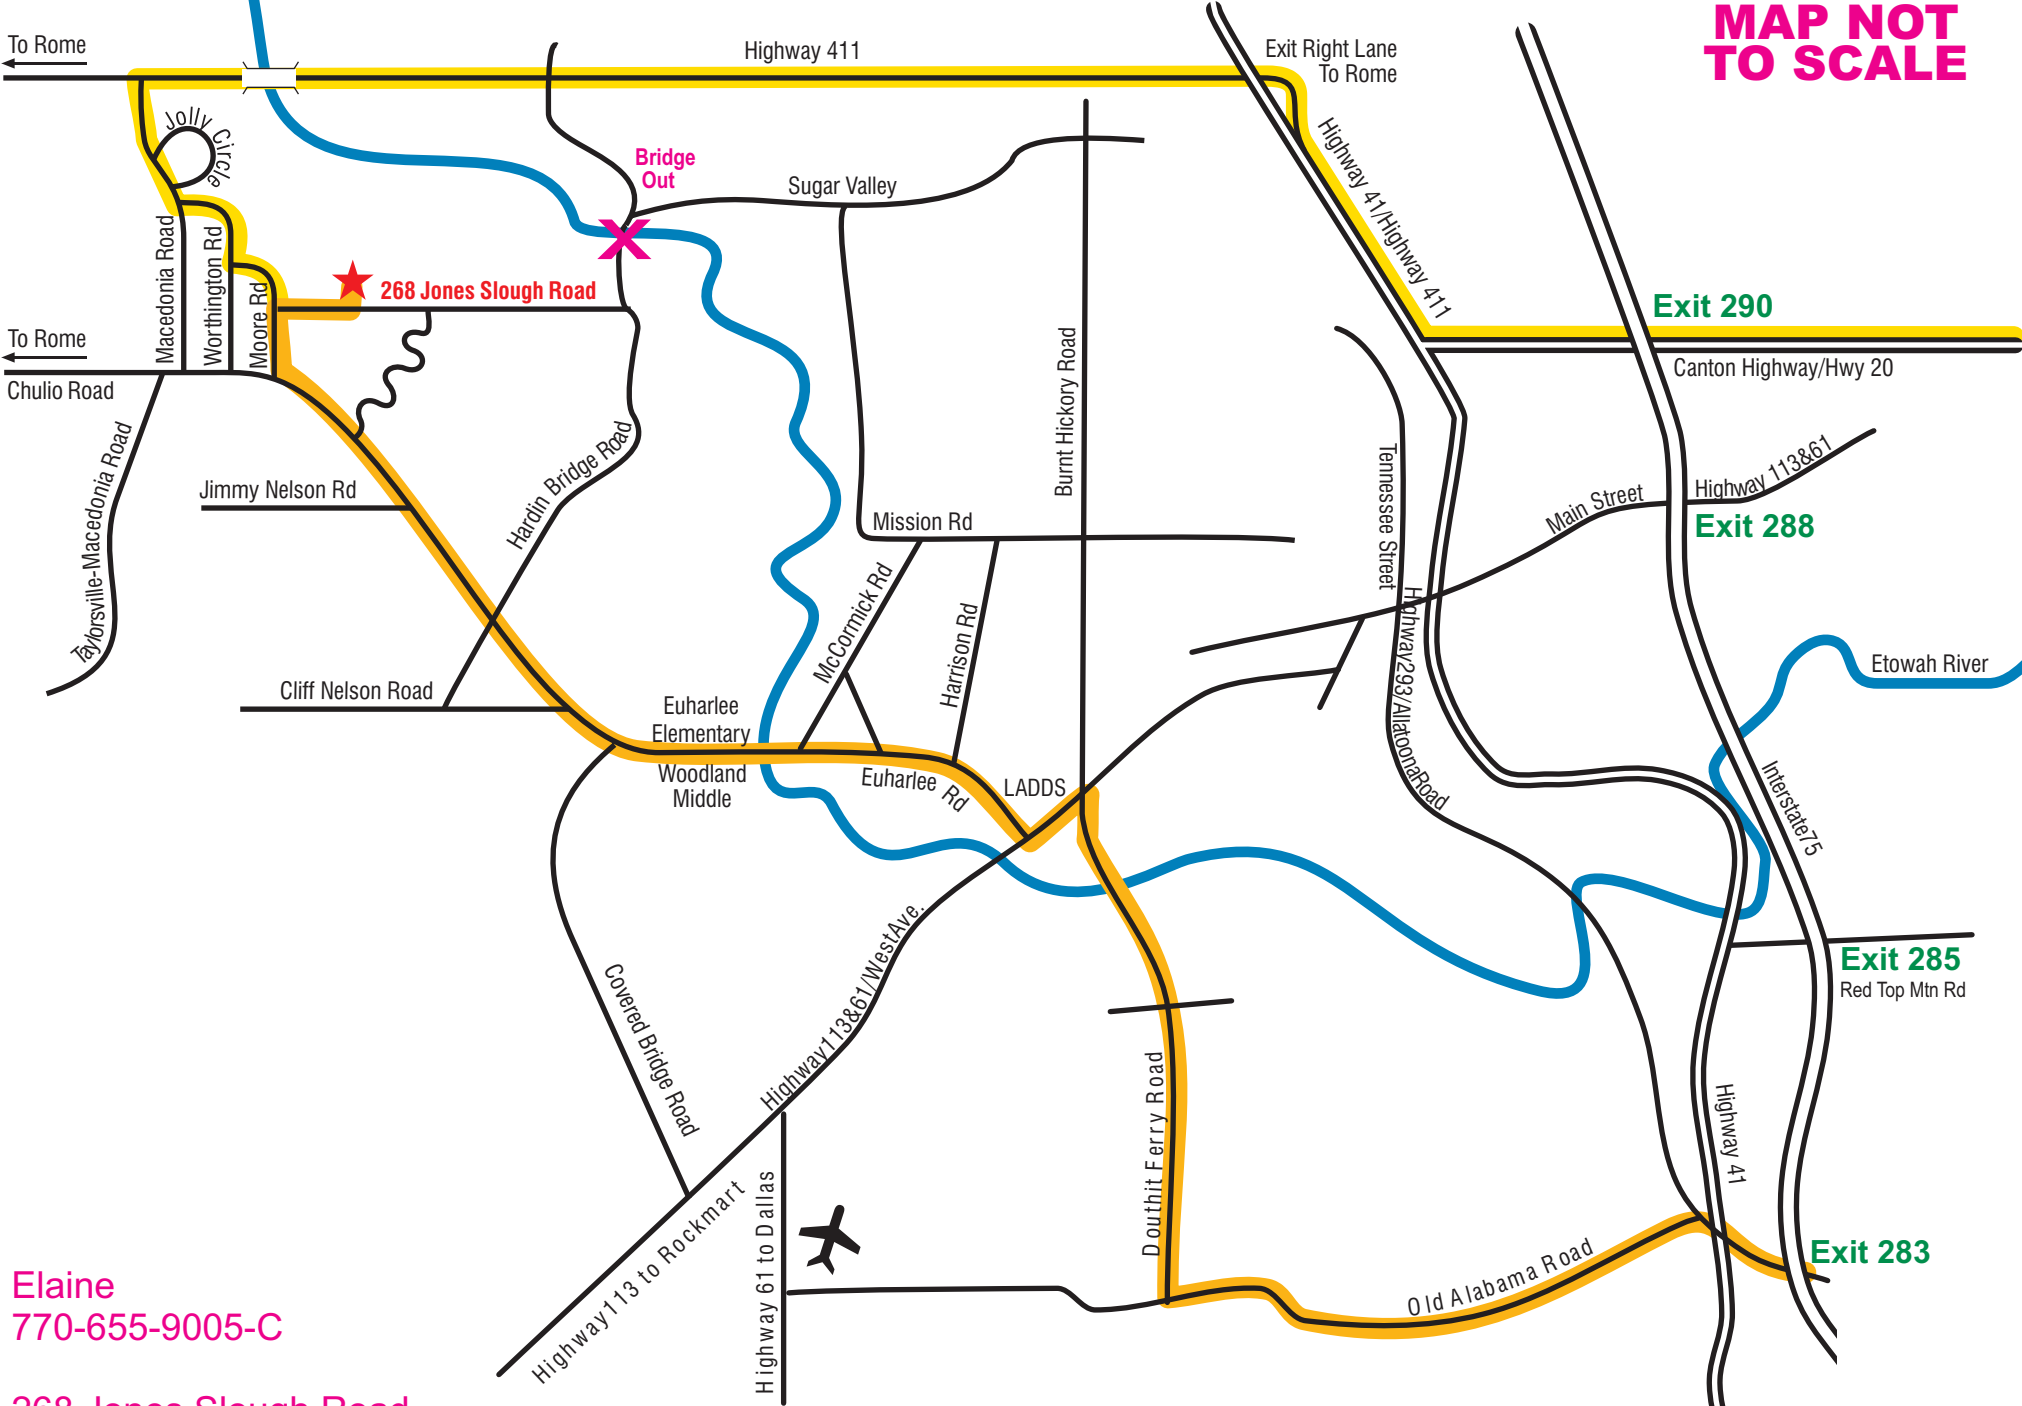

MAP NOT TO SCALE

Elaine
770-655-9005-C

268 Jones Slough Road
Kingston GA 30145